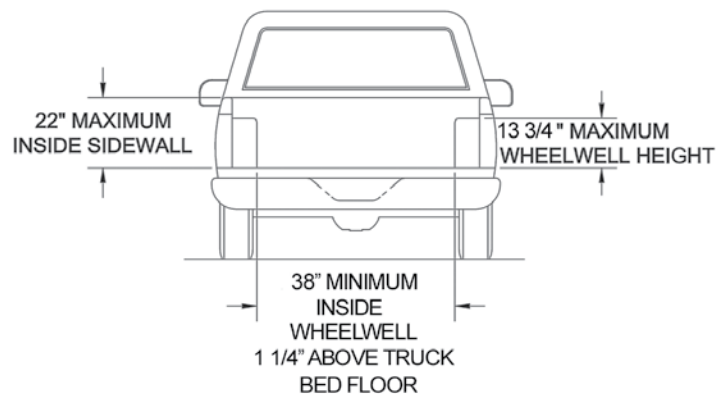

FEATURES

- Much lighter than other dumpers = SAVES FUEL & more available payload capacity.*
- Installs and removes in just minutes. (with Quick Change-Out™ Option)
- Generous 3000 lb hauling and 2700 lb dumping capacity handles most needs.*
- Handy quick connect wiring using modular connector which makes change-out a snap.
- **Mounting on a trailer and other options available.** • All parts painted or plated.
- Winch powered - No costly and heavy hydraulic system maintenance.
- Industrial grade steel-reinforced poly dump body • Water tight • No Rusting • No Denting • No Painting of dump body