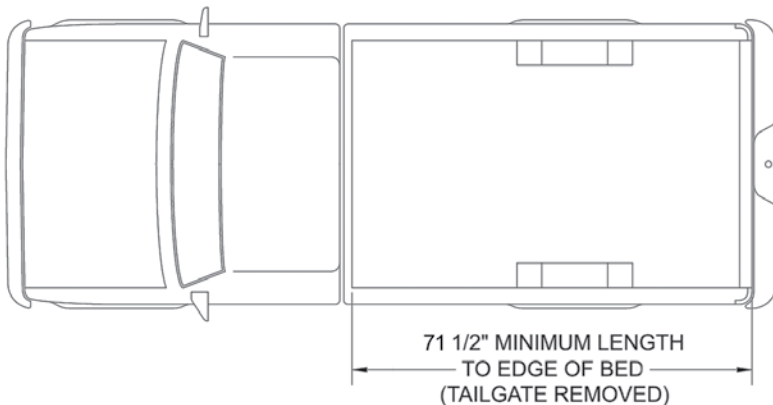

FEATURES

- Much lighter than other dumpers = SAVES FUEL & more available payload capacity.*
- Installs and removes in just minutes. (with Quick Change-Out™ Option)
- Generous 3000 lb hauling and 2700 lb dumping capacity handles most needs.*
- Handy quick connect wiring using modular connector which makes change-out a snap.
- **Mounting on a trailer and other options available.** • All parts painted or plated.
- Winch powered - No costly and heavy hydraulic system maintenance.
- Industrial grade steel-reinforced poly dump body • Water tight • No Rusting • No Denting • No Painting of dump body