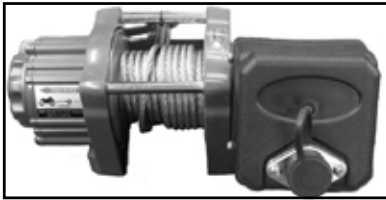

Turn Your Pickup or Trailer/Flatbed into a Dump Truck in Minutes!

Compact Dump-Pro®

Shown with Hi-Sides™ and Tarp & Bungee options

**LIGHTWEIGHT - SAVES FUEL!
EASY TO INSTALL & REMOVE!
JOBSITE TOUGH!**

The compact Dump-Pro utilizes a 3000 lb electric winch that operates off your truck's 12 volt DC battery. You'll always have power on hand ...and you can forget about messy and expensive hydraulic system maintenance.

Dump-Pro's® steel-reinforced poly dump body is lightweight ...half the weight of other systems means increased payload capacity*. The dump body never rusts, dents, or ever needs painting. Also mounts on your trailer or flatbed.

Shown with Hi-Sides™ volume enhancer option

**AMAZING 60°
Dumping Angle**

Everything that goes in... comes out! Easily!

See it in ACTION at: www.dump-pro.com

COMPACT SPECIFICATIONS

POWER

Our 3000 lb electrical winch puts an all metal gear train together with a heavy permanent magnet motor and a rugged planetary gear design. Braking is controlled by a mechanical and dynamic system that holds the full rated load.

DIMENSIONS

Length (Overall) . . . 76.25"
 Width (Overall) . . . 53.25"
 Height (Installed) . . 24.50"

GENERAL DATA

MODELS Model CS1-12K (Compact Size Model 1, 12 Volt, Kit)
 Model CS1-12A (Compact Size Model 1, 12 Volt, Assembled)
 Max. Capacity 3000 lbs Hauling; 2700 lbs Dumping
 Volume Approx 1.1 Cu Yds or 3-3.5 Cu Yds with Hi-Sides™ option
 Cycle Up Time @ Capacity . 33 Seconds
 Installation with Quick Change-Out™ Option
 (1-Bolt, No Drilling Required)
 Energy Source Existing truck battery or external battery 12 VDC
 System Weight 282 lbs. (w/ Quick Change-Out™ Option +34 lbs.)