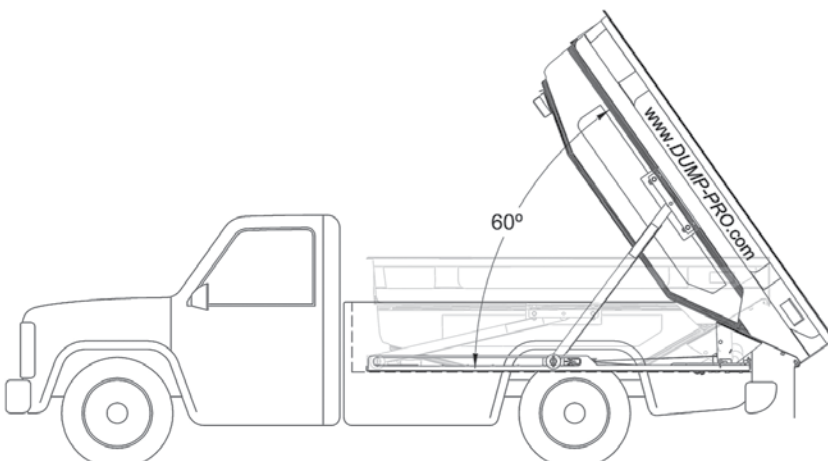

FEATURES

- Much lighter than other dumpers = SAVES FUEL & more available payload capacity.*
- Installs and removes in just minutes. (with Quick Change-Out™ Option)
- Generous 3000 lb hauling and 2700 lb dumping capacity handles most needs.*
- Handy quick connect wiring using modular connector which makes change-out a snap.
- **Mounting on a trailer and other options available.** • All parts painted or plated.
- Winch powered - No costly and heavy hydraulic system maintenance.
- Industrial grade steel-reinforced poly dump body • Water tight • No Rusting • No Denting • No Painting of dump body