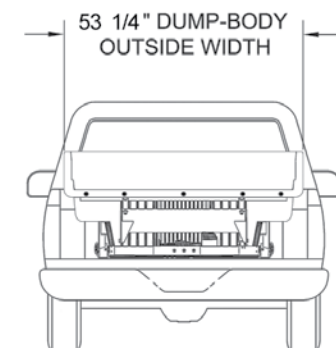

FEATURES

- Much lighter than other dumpers = SAVES FUEL & more available payload capacity.*
- Installs and removes in just minutes. (with Quick Change-Out™ Option)
- Generous 3000 lb hauling and 2700 lb dumping capacity handles most needs.*
- Handy quick connect wiring using modular connector which makes change-out a snap.
- **Mounting on a trailer and other options available.** • All parts painted or plated.
- Winch powered - No costly and heavy hydraulic system maintenance.
- Industrial grade steel-reinforced poly dump body • Water tight • No Rusting • No Denting • No Painting of dump body